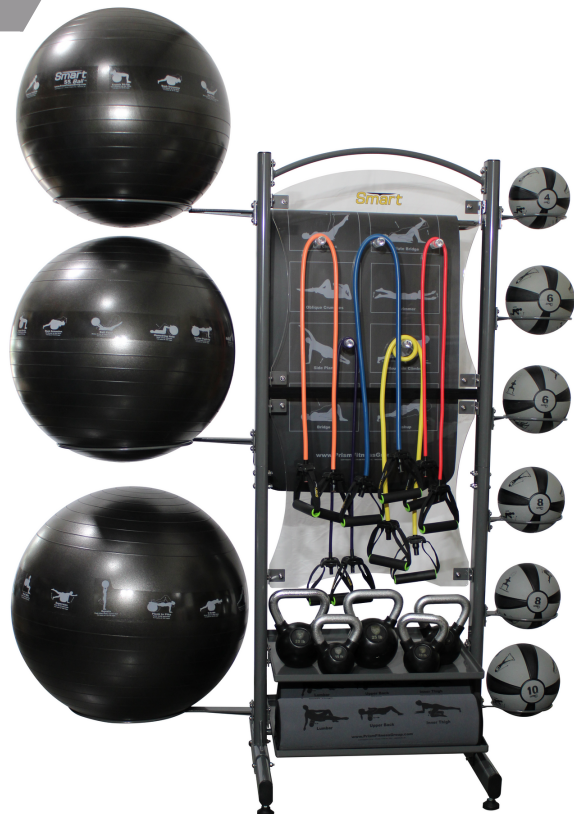

### It's Never Been Easier!

- More premium look with all the must haves for your functional fitness needs in your facility
- Commercial-grade product can be used in any environment
- Multiple exercises printed on equipment to guide users through an effective workout program
- Self-Guided products are exclusively included with this unique storage solution
- Full Commercial warranty - see our website for details
- Less visible wear and tear shown on the products

### DELUXE STUDIO PACKAGE

Includes the following product:

- (2) 16mm Smart Exercise Mats (Black)
- (2) Smart Recovery Foam Rollers
- (1) 4lb & 10lb Medicine Balls (Gray)
- (2) 6lb & 8lb Medicine Balls (Gray)
- (1) 55cm, 65cm, & 75cm Stability Balls (Black)
- (1) Fitness Cables, 20lb (Purple), 30lb (Pink), 50lb (Orange), 70lb (Yellow), 90lb (Blue)
- (5) Smart Quick Flip Single Pocket Handles (Pair)
- (1) Mat Rack (holds up to 4 mats)